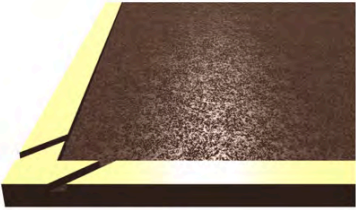

Memorial Plaque Borders

Angular