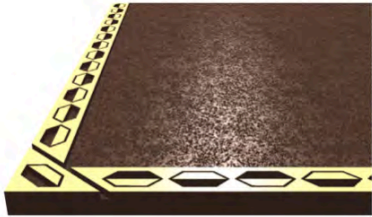

Memorial Plaque Borders

Checked