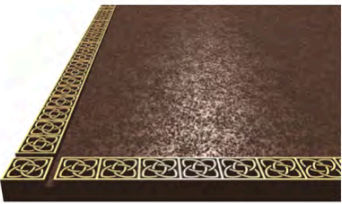

BELOVED WIFE
CHERISHED MOTHER
SHANNON
MICHAEL
LOVING MOTHER
DEVOTED WIFE
ALWAYS

PLAQUE DESIGN GUIDE

WOOLING HILL
MEMORIAL ESTATE

EST. 1840

Memorial Plaque Design Guide

Memorial Plaque Sizes

145mm x 155mm
155mm x 200mm
175mm x 140mm
200mm x 155mm
210mm x 220mm
230mm x 190mm
235mm x 190mm
250mm x 125mm

Memorial Plaque Fonts

Memorial Plaque Borders

Angular

Antique

Bar

Book

Braided

Butterfly

Feather

Memorial Plaque Borders

Teddy

Wattle

Winged

Weave

Wave

Memorial Plaque Colours - background only