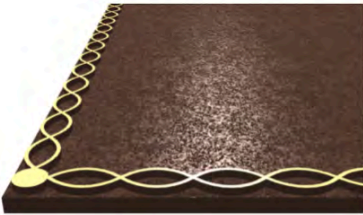

BELOVED WIFE
CHERISHED MOTHER
SHANNON
MICHAEL
LOVING MOTHER
DEVOTED WIFE
ALWAYS

PLAQUE DESIGN GUIDE

WOOLING HILL
MEMORIAL ESTATE

EST. 1840

Memorial Plaque Design Guide

Memorial Plaque Sizes

145mm x 155mm
155mm x 200mm
175mm x 140mm
200mm x 155mm
210mm x 220mm
230mm x 190mm
235mm x 190mm
250mm x 125mm

Memorial Plaque Fonts

Memorial Plaque Borders

Angular

Antique

Bar

Book

Braided

Butterfly

Feather

Memorial Plaque Borders

Teddy

Wattle

Winged

Weave

Wave

Memorial Plaque Colours - background only